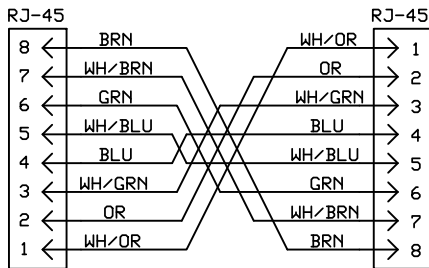

YAESU 817/857/897

MIC JACK FRONT
12345678

TO RIG
MIC IN

ICOM IC-703/IC-706/IC-2000

TO RIG
SPEAKER OUT

ALL RIGS

JACK FRONT
12345678

JACK FRONT
12345678

EIA568B CAT 5 PINOUT & COLOR CODE