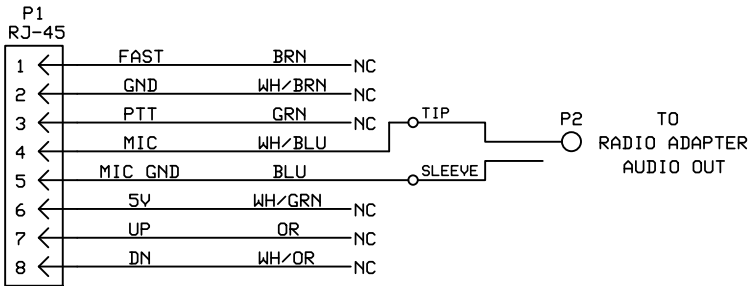

MIC JACK FRONT
87654321

TO RIG
MIC IN

KENWOOD TS-480SAT/HX

MIC JACK FRONT

TO RIG
MIC IN

ICOM IC-7410

MIC JACK FRONT
87654321

TO RIG
MIC IN

YAESU 817/857/897

MIC JACK FRONT
12345678

TO RIG
MIC IN

ICOM IC-703/IC-706/IC-2000

TO RIG
SPEAKER OUT

ALL RIGS

JACK FRONT
12345678

JACK FRONT
12345678

EIA568B CAT 5 PINOUT & COLOR CODE