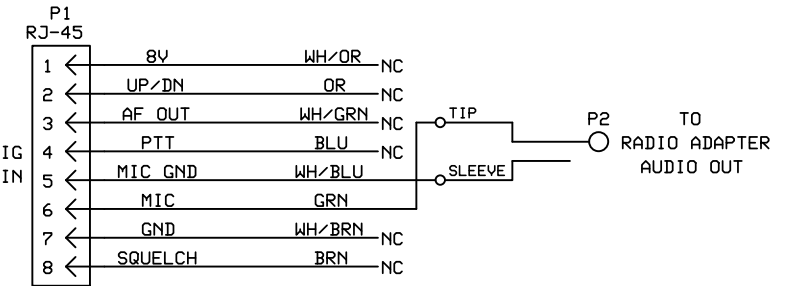

MIC JACK FRONT
87654321

TO RIG
MIC IN

KENWOOD TS-480SAT/HX

MIC JACK FRONT

TO RIG
MIC IN

ICOM IC-7410

MIC JACK FRONT
87654321

TO RIG
MIC IN

YAESU 817/857/897

MIC JACK FRONT
12345678

TO RIG
MIC IN

ICOM IC-703/IC-706/IC-2000

TO RIG
SPEAKER OUT

ALL RIGS

JACK FRONT
12345678

JACK FRONT
12345678

EIA568B CAT 5 PINOUT & COLOR CODE