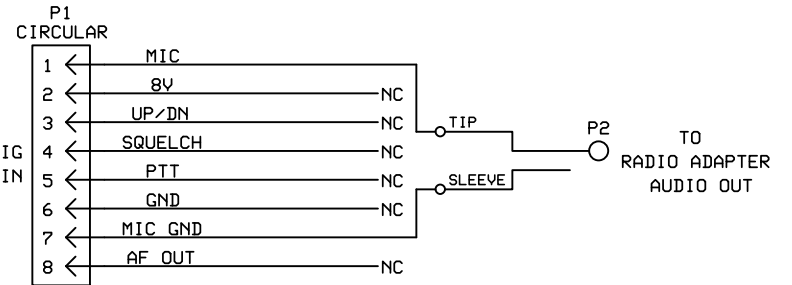

MIC JACK FRONT
87654321

TO RIG
MIC IN

KENWOOD TS-480SAT/HX

MIC JACK FRONT

TO RIG
MIC IN

ICOM IC-7410

MIC JACK FRONT
87654321

TO RIG
MIC IN

YAESU 817/857/897

MIC JACK FRONT
12345678

TO RIG
MIC IN

ICOM IC-703/IC-706/IC-2000

TO RIG
SPEAKER OUT

ALL RIGS

JACK FRONT
12345678

JACK FRONT
12345678

EIA568B CAT 5 PINOUT & COLOR CODE