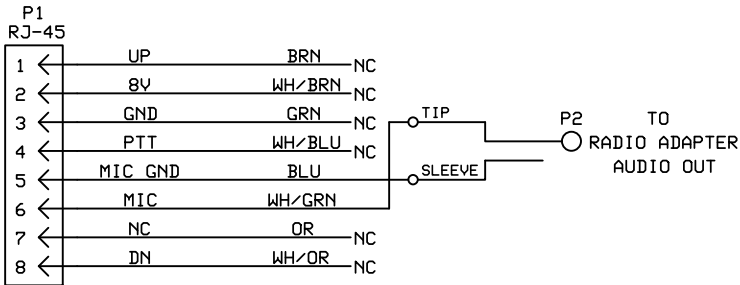

MIC JACK FRONT
87654321

TO RIG
MIC IN

KENWOOD TS-480SAT/HX

MIC JACK FRONT

TO RIG
MIC IN

ICOM IC-7410

MIC JACK FRONT
87654321

TO RIG
MIC IN

YAESU 817/857/897

MIC JACK FRONT
12345678

TO RIG
MIC IN

ICOM IC-703/IC-706/IC-2000

TO RIG
SPEAKER OUT

ALL RIGS

JACK FRONT
12345678

JACK FRONT
12345678

EIA568B CAT 5 PINOUT & COLOR CODE