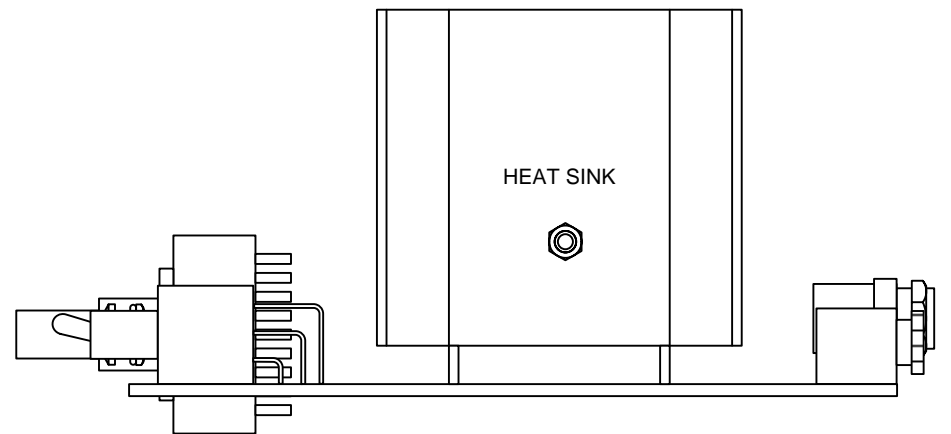

REV	COMMENT	DATE	KG4JJH		
0	ORIGINAL ISSUE	03/05/10	DSP Speaker PERF BOARD		
			SCALE: 1:1	SHEET 2 OF 3	REV. 0