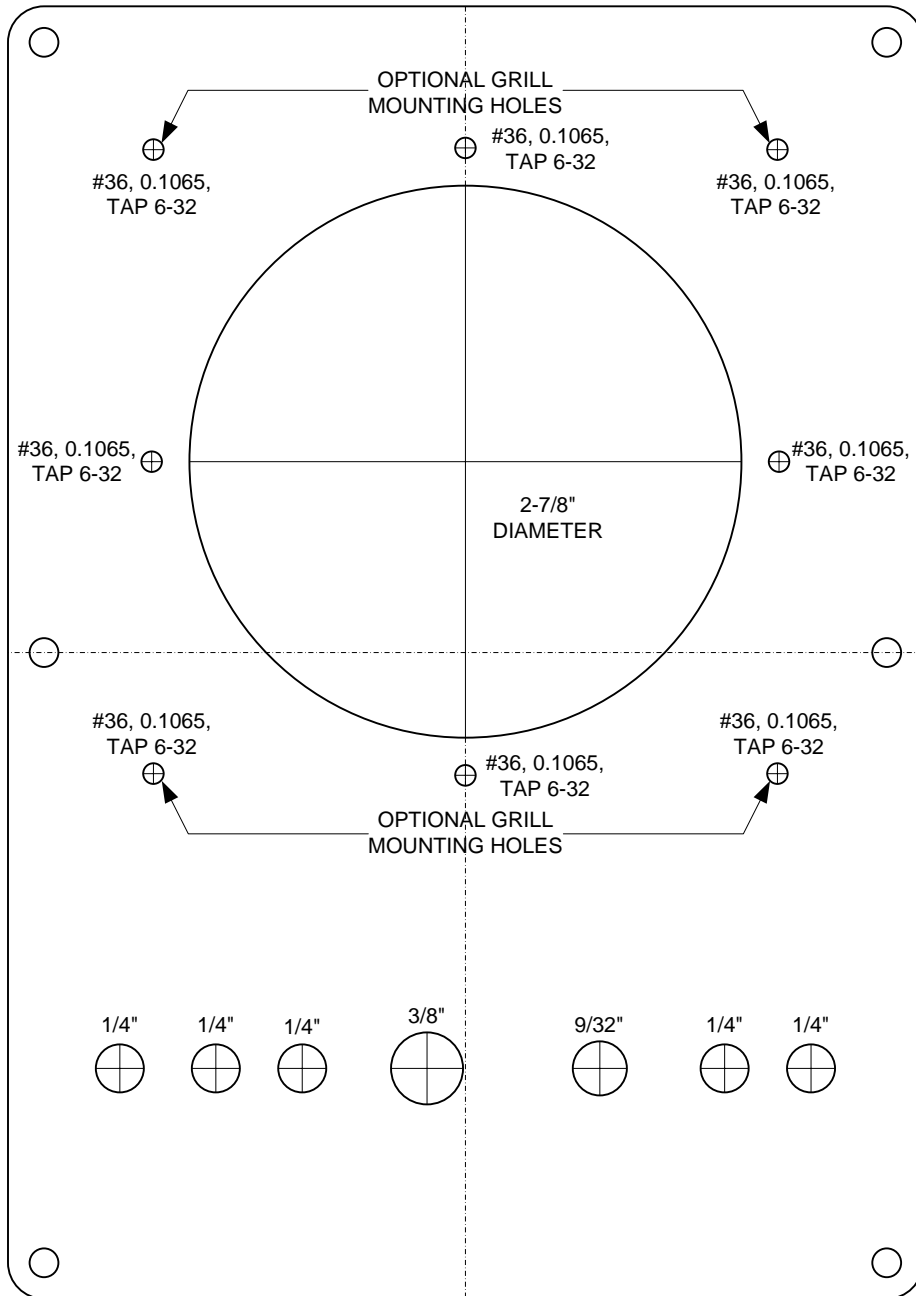

Drill Template

Adobe Printing Instructions

In the Print Menu, Page Handling, select Page Scaling: None
The box to the right should measure 1" square on the printed page

ENCLOSURE FRONT