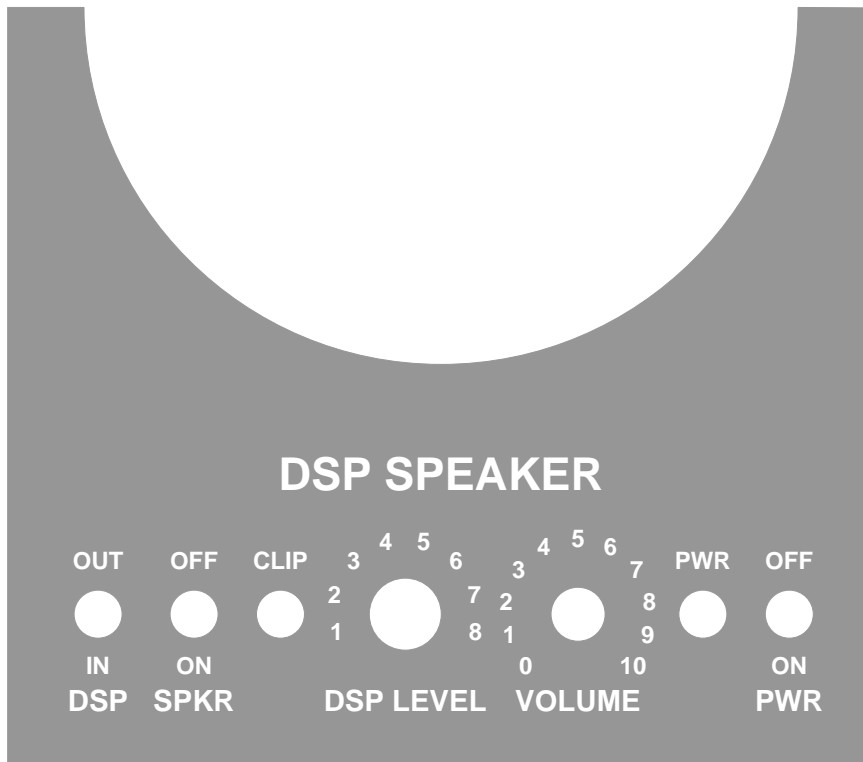

REV	COMMENT	DATE	KG4JJH		
0	ORIGINAL ISSUE	03/05/10	DSP Speaker ASSEMBLY		
SCALE: 1:1			SHEET 1 OF 3	REV. 0	

REV	COMMENT	DATE	KG4JJH		
0	ORIGINAL ISSUE	03/05/10	DSP Speaker PERF BOARD		
			SCALE: 1:1	SHEET 2 OF 3	REV. 0

DSP SPEAKER

REV	COMMENT	DATE	KG4JJH	
0	ORIGINAL ISSUE	03/05/10	DSP Speaker Optional Speaker Grill	
			SCALE: 1:1	SHEET 3 OF 3
				REV. 0

Adobe Printing Instructions

In the Print Menu, Page Handling, select Page Scaling: None
The box to the right should measure 1" square on the printed page