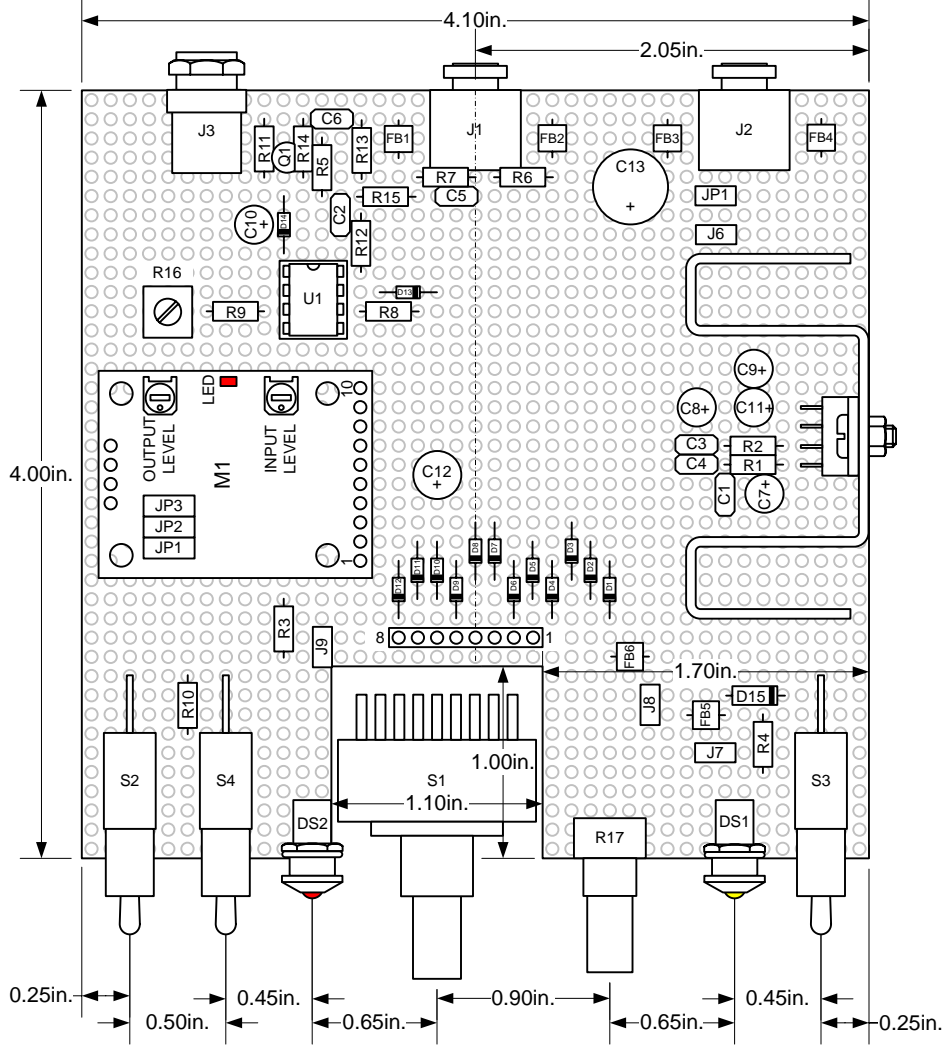

REV	COMMENT	DATE	KG4JJH		
0	ORIGINAL ISSUE	03/05/10	DSP Speaker ASSEMBLY		
SCALE: 1:1			SHEET 1 OF 3	REV. 0	

REV	COMMENT	DATE	KG4JJH		
0	ORIGINAL ISSUE	03/05/10	DSP Speaker PERF BOARD		
			SCALE: 1:1	SHEET 2 OF 3	REV. 0

DSP SPEAKER

REV	COMMENT	DATE	KG4JJH	
0	ORIGINAL ISSUE	03/05/10	DSP Speaker Optional Speaker Grill	
			SCALE: 1:1	SHEET 3 OF 3
				REV. 0

Adobe Printing Instructions

In the Print Menu, Page Handling, select Page Scaling: None
The box to the right should measure 1" square on the printed page

Print Full Size on Transparency Film

Lettering Template

Drill Template

Adobe Printing Instructions

In the Print Menu, Page Handling, select Page Scaling: None
The box to the right should measure 1" square on the printed page

RIGHT SIDE

TOP
BOTTOM