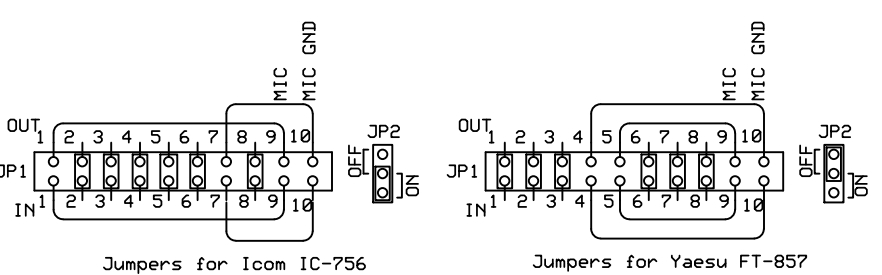

**Microphone Configuration Chart**

Radio	Model	JP1								JP2	
		1	2	3	4	5	6	7	8		
Icom	IC-703/706	J	J	J	J	J	J	J	J	On	
	IC-718/725/735/746/756/7200/7600/7700/7800	9	J	J	J	J	J	J	10	J	On
Kenwood	TS-50/570/850/870/2000	9	J	J	J	J	J	J	10	J	Off
	TS-480	J	J	J	J	10	9	J	J	Off	
Elecraft	K2/K3	9	J	J	J	J	J	10	J	Off	
Ten-Tec	Omni VII/Orion II	J	J	J	J	J	J	10	9	Off	
Yaesu	FT-450/817/857/897	J	J	J	10	9	J	J	J	Off	
	FT-847/920/950/2000	J	J	J	J	J	J	10	9	Off	

J = Shorting jumper straight across

Title	RF Speech Clipper
Date	9/23/2014
Revised	
Revision	0
Sheet	1 of 1

**KG4JJH**  
 Amateur Radio Projects  
 Knoxville, TN 37934  
 www.kg4jjh.com