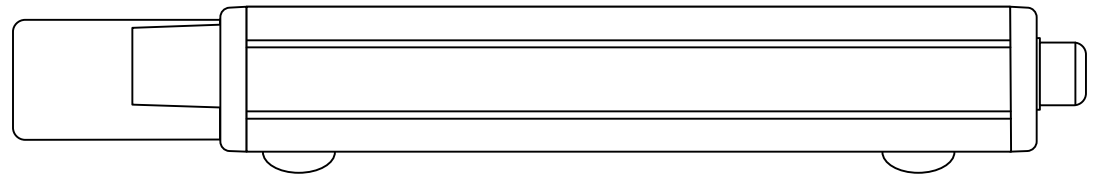

TOP VIEW

FRONT VIEW

REAR VIEW

SIDE VIEW

DESIGN: KG4JJH	12/18/18	<b>KG4JJH</b>	
TESTED: NG4T			
		SCALE: 1:1	REV. 0

TOP VIEW  
CUTAWAY

FRONT VIEW  
FRONT PANEL REMOVED

SIDE VIEW  
CUTAWAY

PADDLE ASSEMBLY

FLATTEN  
WASHERS

PADDLE SPACER  
MATERIAL: 1/4" FIBERGLASS

PADDLE CUTTING TEMPLATE  
MATERIAL: 1/8" COPPER PLATE, 2 EA

FRONT PANEL CUTTING TEMPLATE

SPEAKER CUTOUT TEMPLATE

DESIGN: KG4JJH	12/18/18	<b>KG4JJH</b>	
TESTED: NG4T			
		DELUXE TOUCH PADDLE KEYS DETAILS & TEMPLATES	
SCALE: 1:1	SHEET 2 OF 2	REV. 0	