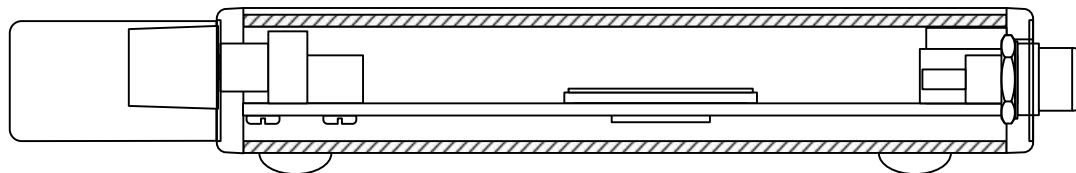

TOP VIEW

FRONT VIEW

REAR VIEW

SIDE VIEW

DESIGN: KG4JJH	12/18/18	<b>KG4JJH</b>	
TESTED: NG4T			
		SCALE: 1:1	REV. 0

TOP VIEW  
CUTAWAY

FRONT VIEW  
FRONT PANEL REMOVED

SIDE VIEW  
CUTAWAY

PADDLE ASSEMBLY

FLATTEN  
WASHERS

PADDLE SPACER  
MATERIAL: 1/4" FIBERGLASS

PADDLE CUTTING TEMPLATE  
MATERIAL: 1/8" COPPER PLATE, 2 EA

FRONT PANEL CUTTING TEMPLATE

SPEAKER CUTOUT TEMPLATE

DESIGN: KG4JJH	12/18/18	<b>KG4JJH</b>	
TESTED: NG4T			
		DELUXE TOUCH PADDLE KEYS DETAILS & TEMPLATES	
SCALE: 1:1	SHEET 2 OF 2	REV. 0	