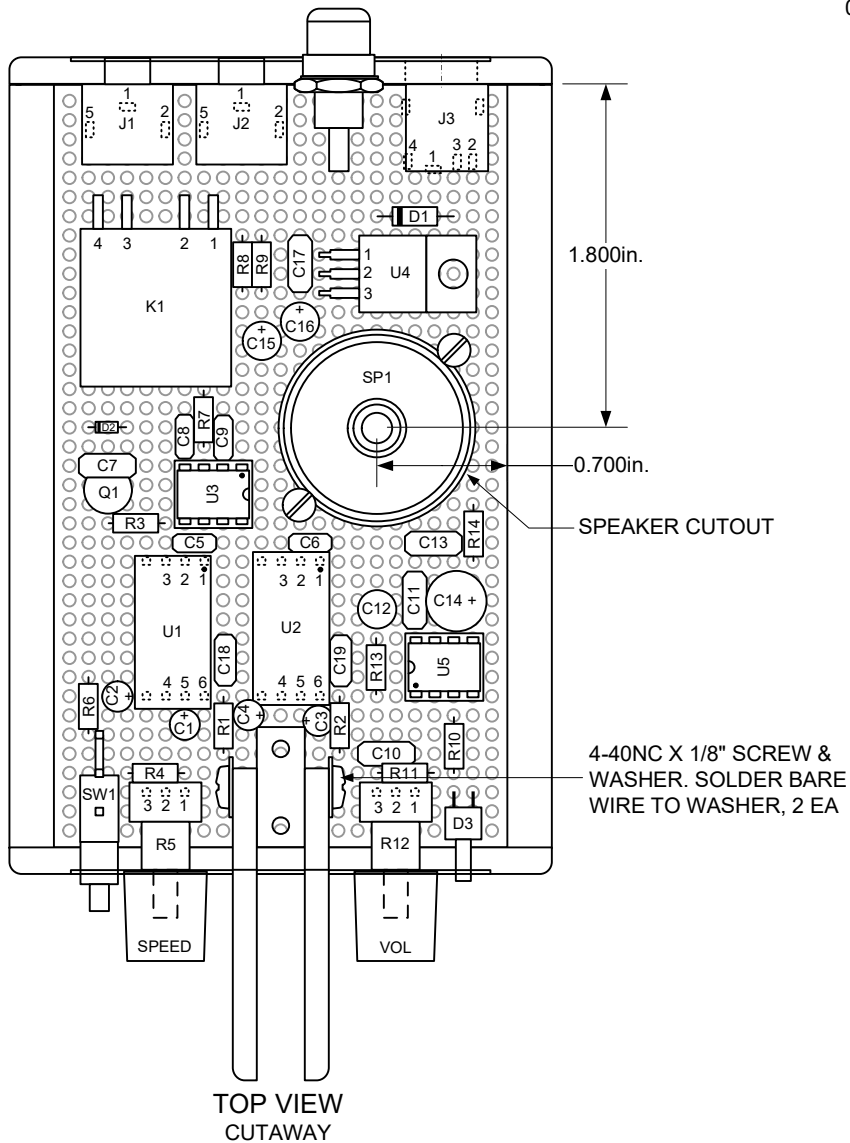

TOP VIEW

FRONT VIEW

REAR VIEW

SIDE VIEW

DESIGN: KG4JJH	12/18/18	<b>KG4JJH</b>	
TESTED: NG4T			
		SCALE: 1:1	REV. 0

TOP VIEW  
CUTAWAY

FRONT VIEW  
FRONT PANEL REMOVED

SIDE VIEW  
CUTAWAY

PADDLE ASSEMBLY

FLATTEN  
WASHERS

PADDLE SPACER  
MATERIAL: 1/4" FIBERGLASS

PADDLE CUTTING TEMPLATE  
MATERIAL: 1/8" COPPER PLATE, 2 EA

FRONT PANEL CUTTING TEMPLATE

SPEAKER CUTOUT TEMPLATE

DESIGN: KG4JJH	12/18/18	<b>KG4JJH</b>	
TESTED: NG4T			
		DELUXE TOUCH PADDLE KEYS DETAILS & TEMPLATES	
SCALE: 1:1	SHEET 2 OF 2	REV. 0	