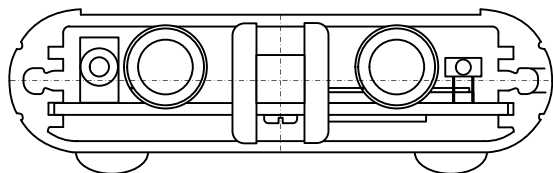

TOP VIEW

FRONT VIEW

REAR VIEW

SIDE VIEW

DESIGN: KG4JJH	12/18/18	<b>KG4JJH</b>	
TESTED: NG4T			
		SCALE: 1:1	REV. 0

TOP VIEW  
CUTAWAY

FRONT VIEW  
FRONT PANEL REMOVED

SIDE VIEW  
CUTAWAY

PADDLE ASSEMBLY

FLATTEN  
WASHERS

PADDLE SPACER  
MATERIAL: 1/4" FIBERGLASS

PADDLE CUTTING TEMPLATE  
MATERIAL: 1/8" COPPER PLATE, 2 EA

FRONT PANEL CUTTING TEMPLATE

SPEAKER CUTOUT TEMPLATE

DESIGN: KG4JJH	12/18/18	<b>KG4JJH</b>	
TESTED: NG4T			
		DELUXE TOUCH PADDLE KEYS DETAILS & TEMPLATES	
SCALE: 1:1	SHEET 2 OF 2	REV. 0	