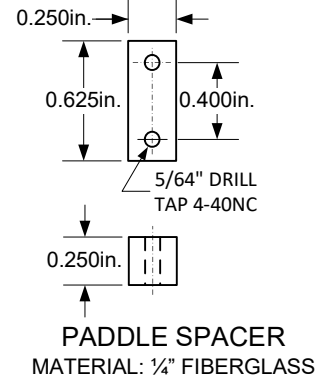

TOP VIEW

FRONT VIEW

REAR VIEW

SIDE VIEW

DESIGN: KG4JJH	12/18/18	<b>KG4JJH</b>	
TESTED: NG4T			
		SCALE: 1:1	REV. 0

TOP VIEW  
CUTAWAY

FRONT VIEW  
FRONT PANEL REMOVED

SIDE VIEW  
CUTAWAY

PADDLE ASSEMBLY

FLATTEN  
WASHERS

PADDLE SPACER  
MATERIAL: 1/4" FIBERGLASS

PADDLE CUTTING TEMPLATE  
MATERIAL: 1/8" COPPER PLATE, 2 EA

FRONT PANEL CUTTING TEMPLATE

SPEAKER CUTOUT TEMPLATE

DESIGN: KG4JJH	12/18/18	<b>KG4JJH</b>	
TESTED: NG4T			
		DELUXE TOUCH PADDLE KEYS DETAILS & TEMPLATES	
SCALE: 1:1	SHEET 2 OF 2	REV. 0	