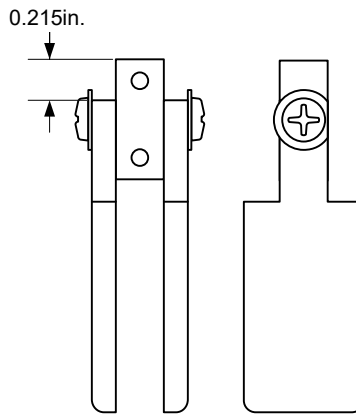

TOP VIEW

FRONT VIEW

REAR VIEW

SIDE VIEW

DESIGN: KG4JJH	12/18/18	<b>KG4JJH</b>	
TESTED: NG4T			
		SCALE: 1:1	REV. 0

TOP VIEW  
CUTAWAY

FRONT VIEW  
FRONT PANEL REMOVED

SIDE VIEW  
CUTAWAY

PADDLE ASSEMBLY

FLATTEN  
WASHERS

PADDLE SPACER  
MATERIAL: 1/4" FIBERGLASS

PADDLE CUTTING TEMPLATE  
MATERIAL: 1/8" COPPER PLATE, 2 EA

FRONT PANEL CUTTING TEMPLATE

SPEAKER CUTOUT TEMPLATE

DESIGN: KG4JJH	12/18/18	<b>KG4JJH</b>	
TESTED: NG4T			
		DELUXE TOUCH PADDLE KEYS DETAILS & TEMPLATES	
SCALE: 1:1	SHEET 2 OF 2	REV. 0	